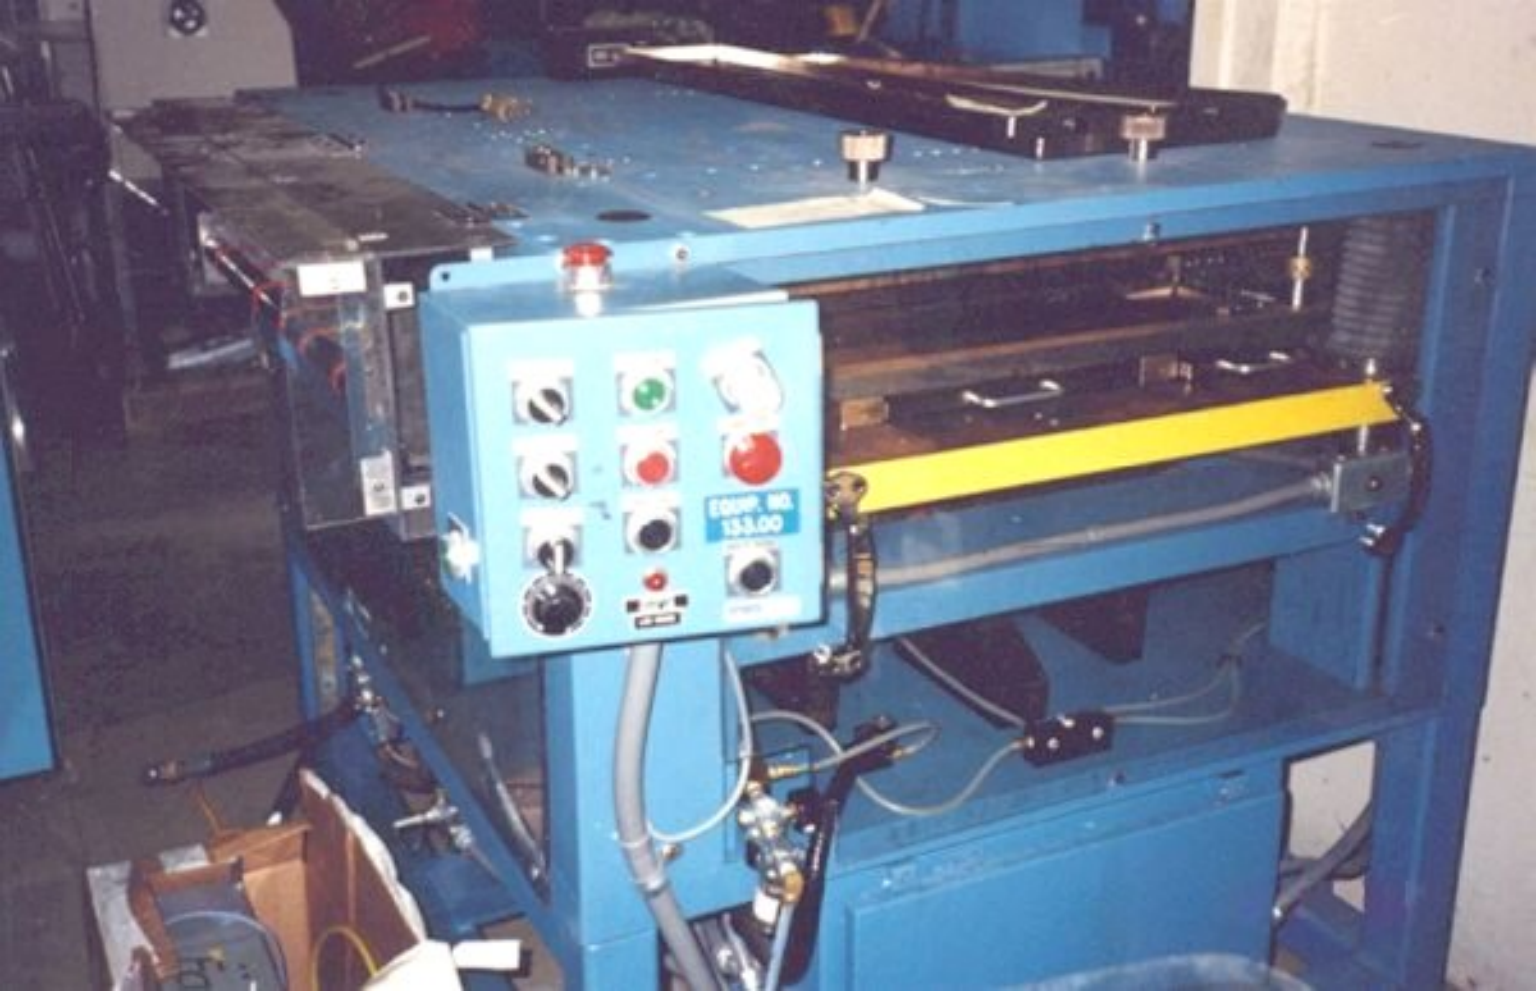

2854..... Qualitek Conveyorized Punch

S/N: HPD113823

6-89 Tooled 30" x 30"

Will Take Up to 30"x 30"

EQUIP. NO.
153.00

00

**Remember...don't close the window
use the BACK FUNCTION**