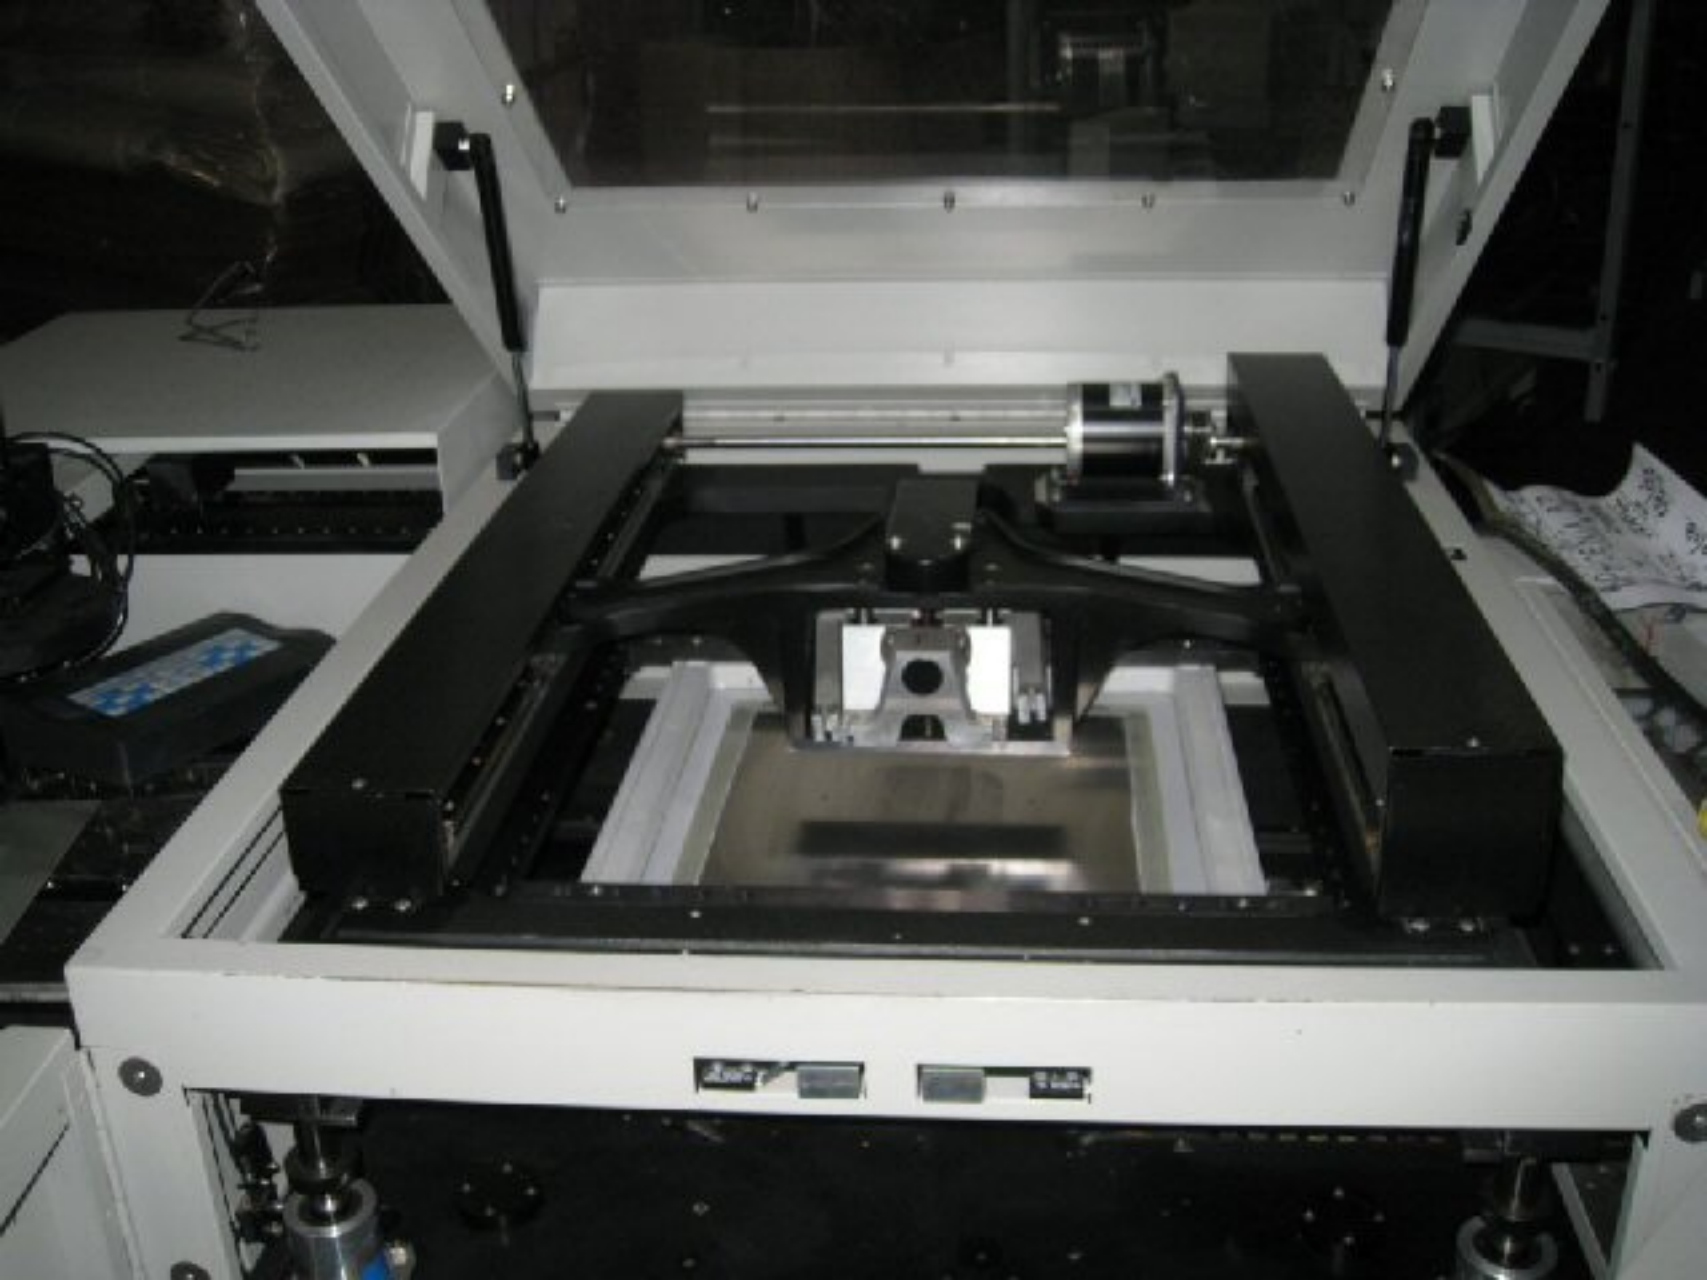

14056.....MPM SPM Screen Printer

S/N: 7281

115V 10A 50/60Hz

SPM

PALLET MASTER

EM-1023-1MFL

Digital Video Image Generator

CAMERA 1 CONTROLS				SWITCHER CONTROLS		CAMERA 2 CONTROLS			
MODE	↑	1	SOLID/ DASH	1 ONLY	LEFT/ RIGHT	MODE	↑	1	SOLID/ DASH
←		→	+	2 ONLY	TOP/ BOTTOM	←		→	+
F	↓	2	-	LOCK		F	↓	2	-