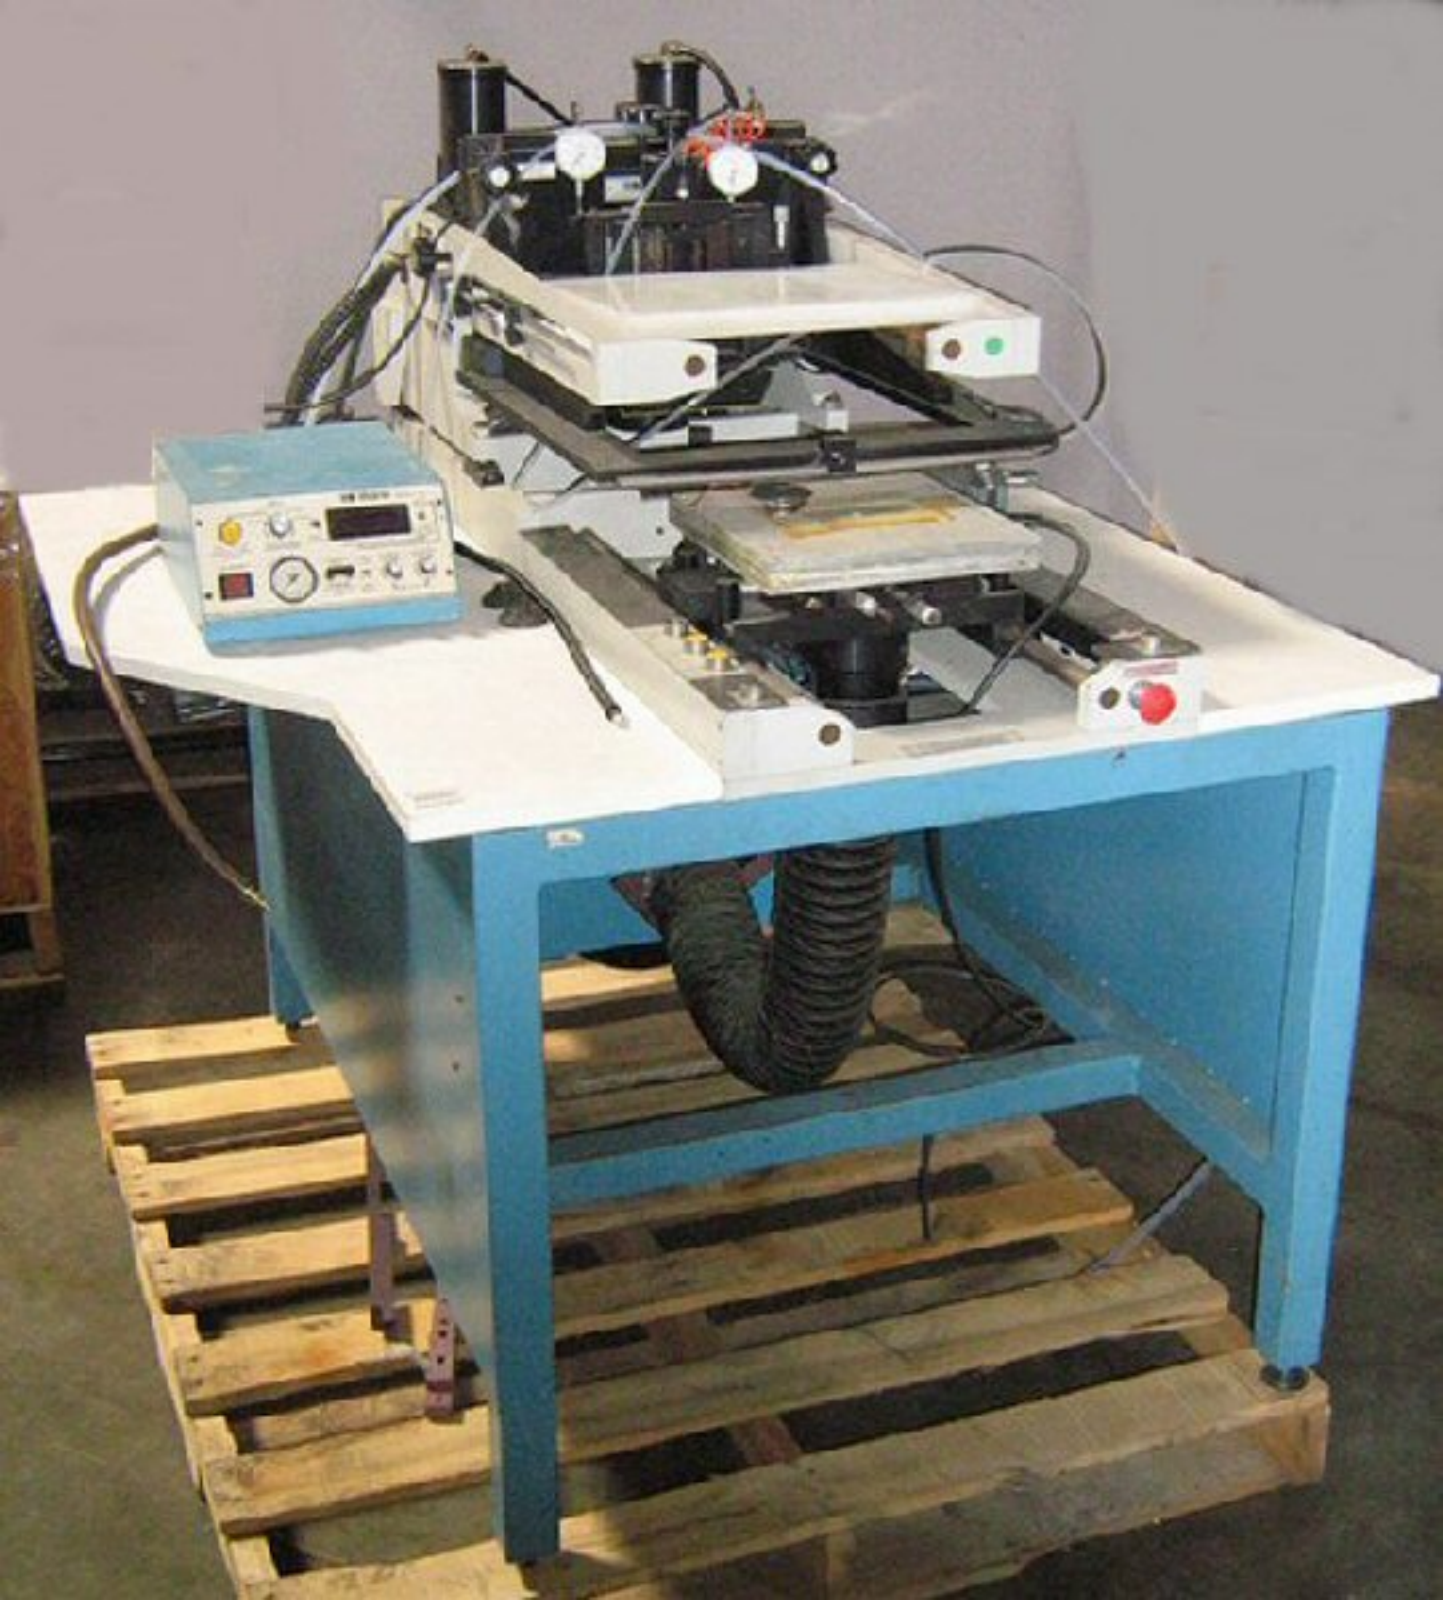

13965.....MPM SP-1500 Screen Printer
S/N:2341

**Remember...don't close the window
use the BACK FUNCTION**