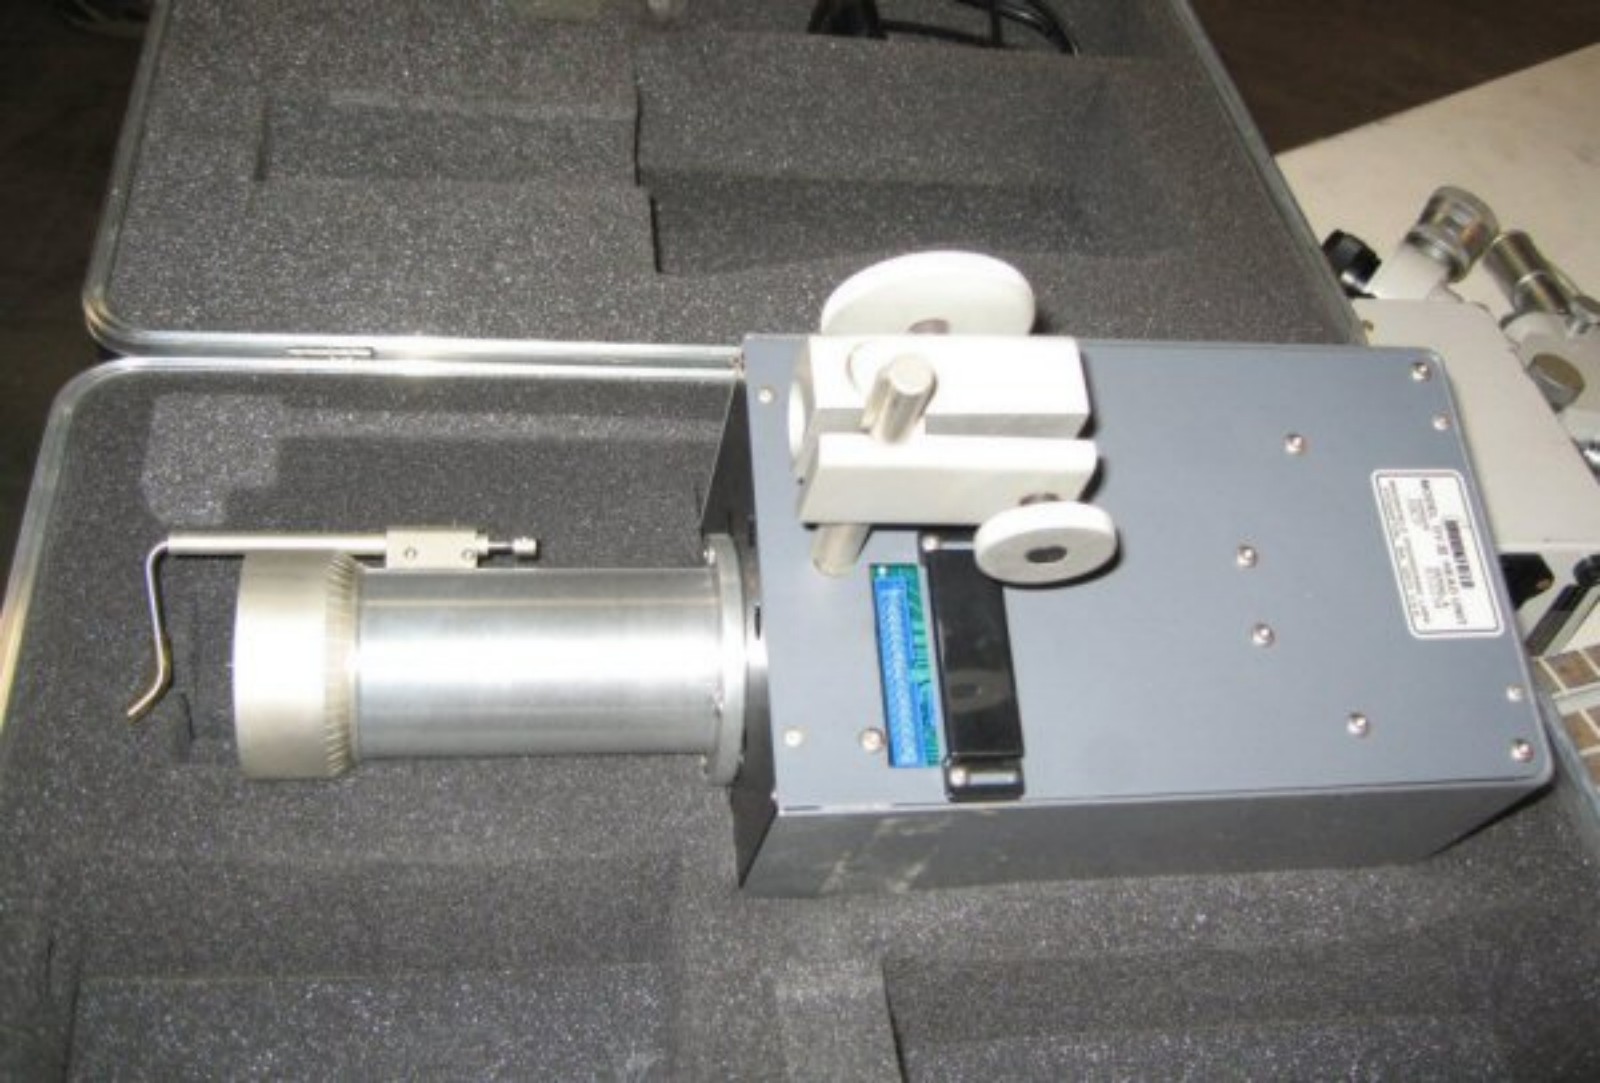

**13589.....BROOKFIELD Viscometer
DV-III HBCP**

BROOKFIELD

MODEL DV-III
PROGRAMMABLE RHEOMETER

BRUNNEN

MODEL DV III
PROGRAMMABLE RHEOMETER

MODE	UNIT	MODE	MODE
1	2	3	4
5	6	7	8
9	0	-	MODE

Model 100
Spectrophotometer
100-1000 nm
100-1000 nm
100-1000 nm

BROOKFIELD

MODEL DV III HEAD UNIT

TORQUE
HBCP

SERIAL #
R32254

**BROOKFIELD ENGINEERING LABS.
STOUGHTON, MA. 02072 U.S.A.**

**Remember...don't close the window
use the BACK FUNCTION**