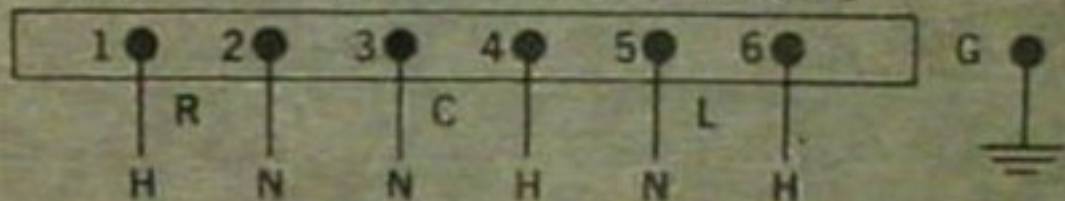

13312....LINDBERG TUBE FURNACES #55773

LINEAR

LINEAR

CAUTION

FOR LABORATORY
USE ONLY

SUPPLY WIRES SUITABLE
FOR 90°C 30 AMPS

**LABORATORY
TUBE FURNACE**

MODEL