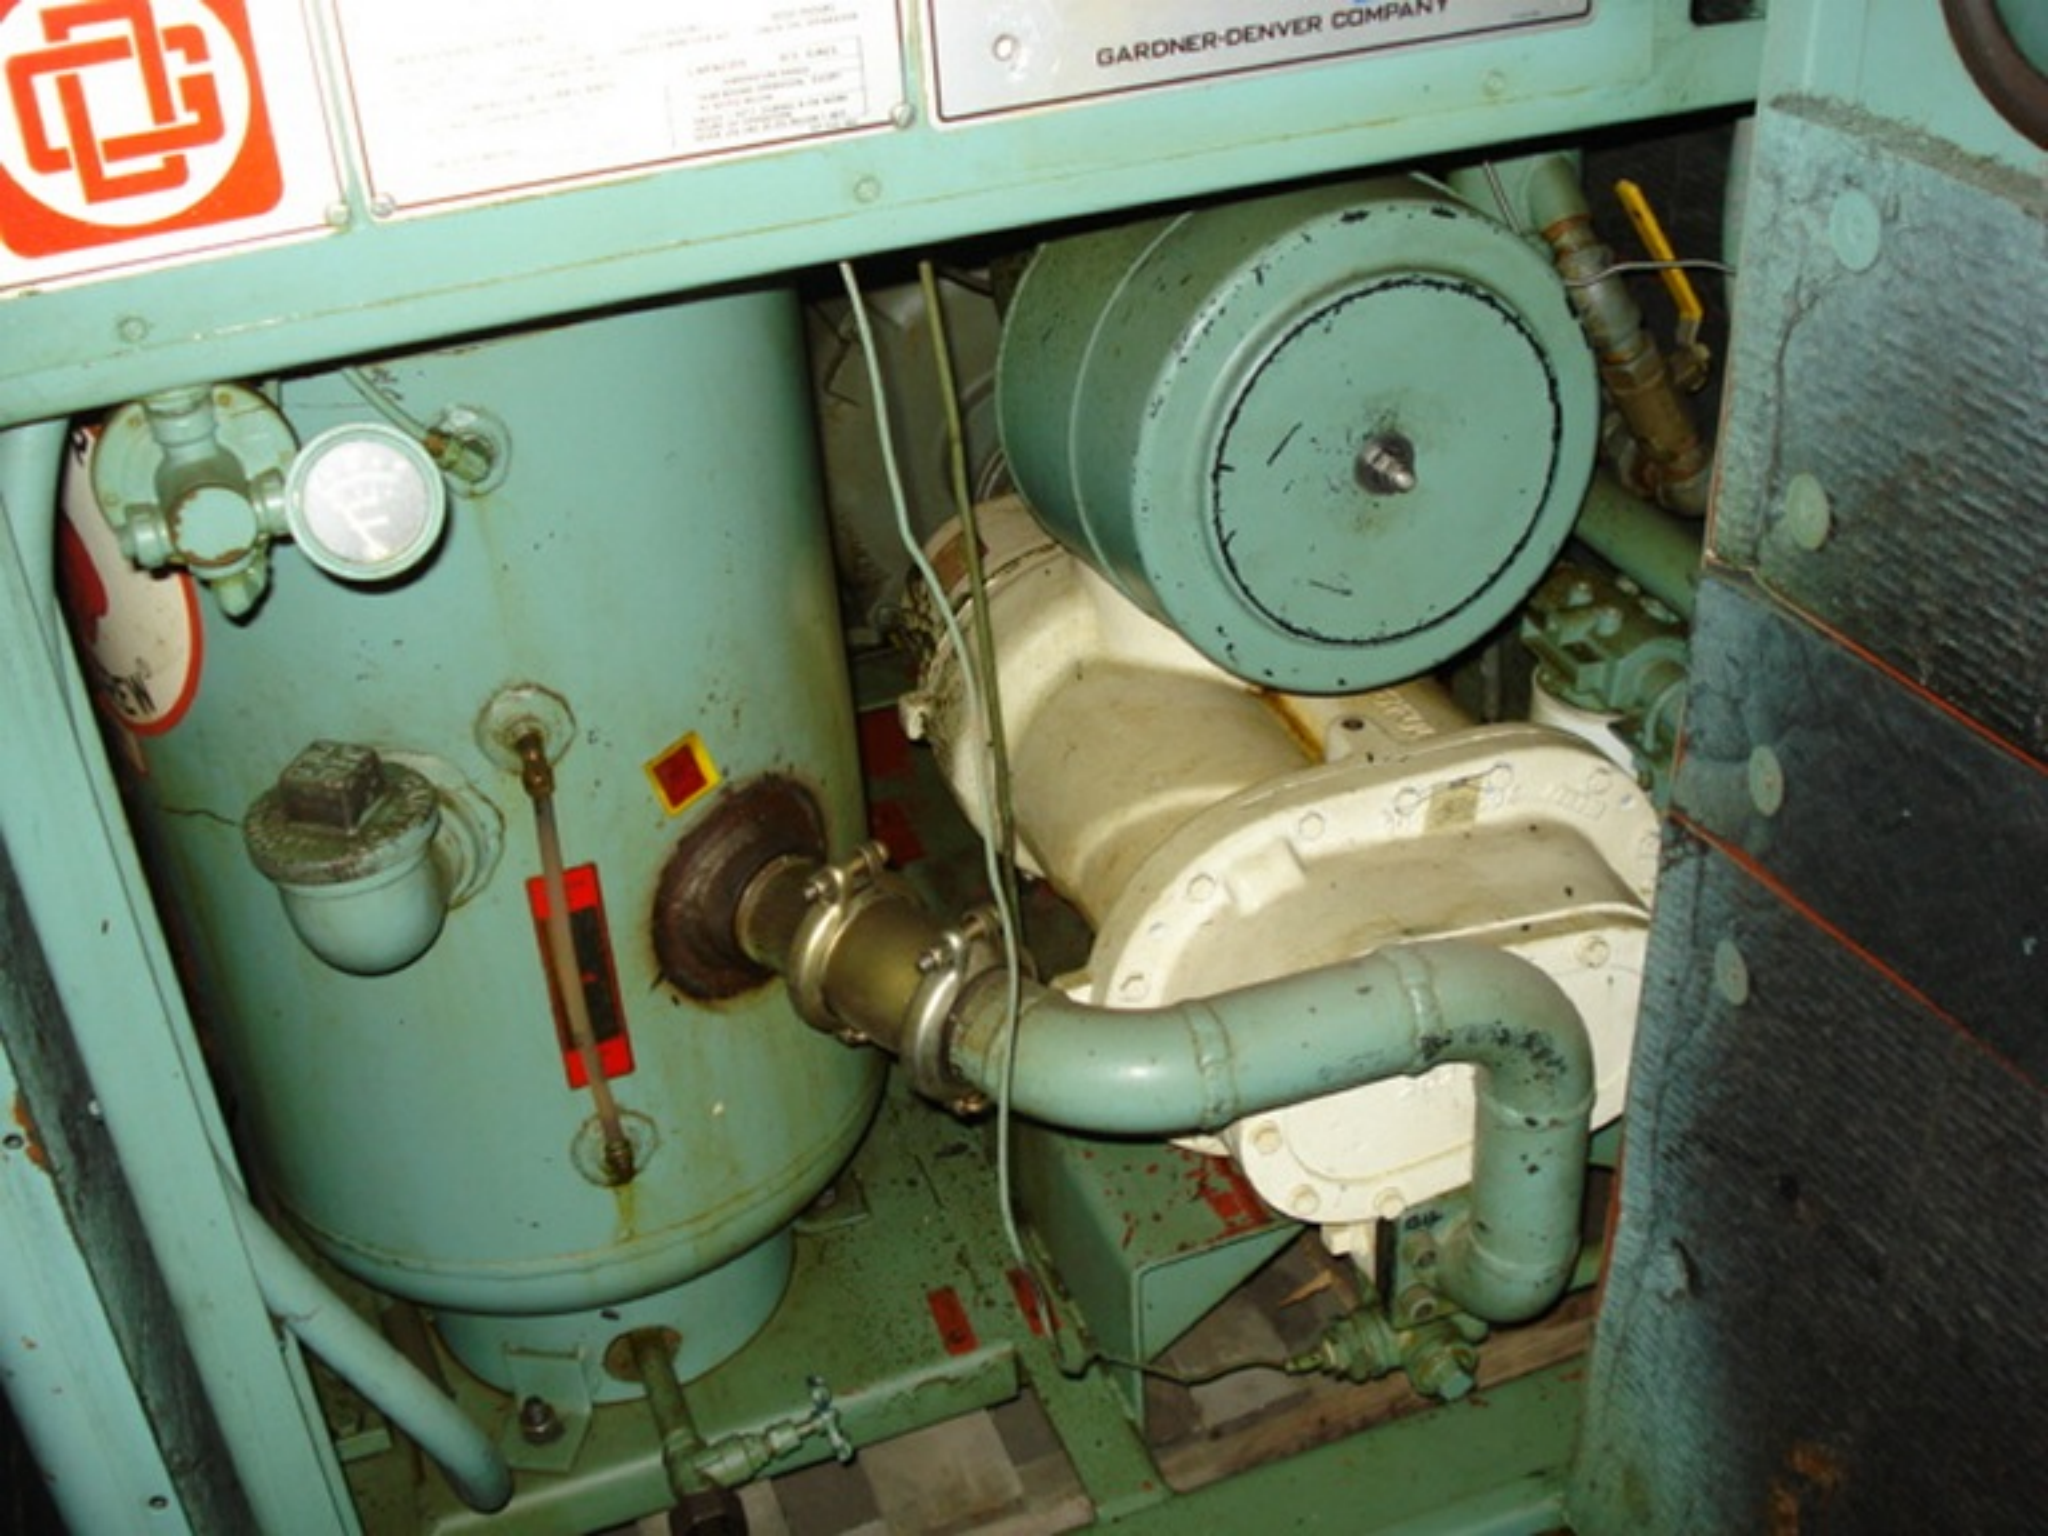

MODEL NO. 1000
SERIAL NO. 1000
GARDNER-DENVER COMPANY

GARDNER-DENVER COMPANY