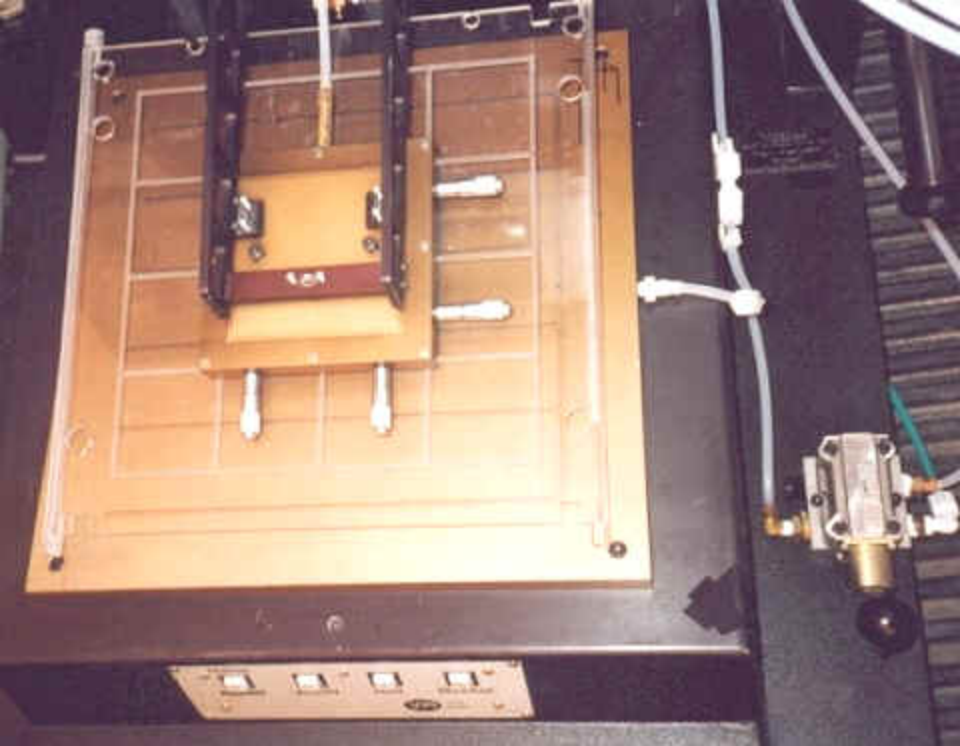

10569.....VILLA PRECISION GLASS ALIGNER

For LCD's

Aligns Front & Backs of Liquid Crystal Displays

Villa Precision, Inc.

(602) 266-2366

3027 W. Indian School Rd.

Phoenix, Arizona 85017

Jlx 165011

Model # GA-16x16 Serial # 1413

**Remember...don't close the window
use the BACK FUNCTION**